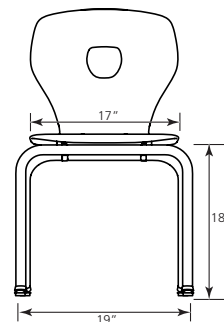

Frame

- 1 1/8" diameter, 18 gauge steel tubing
- 360° weld at all joining locations
- Nickel chrome plate or powder coat finish

Shell

- Polypropylene - constructed into a one-piece, anti-static shell
- Modern rib-less smooth back design with built in lumbar support and strategically located hand hole
- Computer aided design produces optimum strength at transition area between seat and back with nearly .750" of wall thickness in critical areas

Seat Height

- 6" - 18"

Tubing

- 1008 -1018 CRS Platable steel
- Tubing - 18 gauge

Glides

Columbia glide options - Armored Glide, steel, felt base. Ball glides available upon request.

- Interchangeable base options in 7/8" to 1" diameter swivel glides with hardened internal steel gripper
- 1/2" high shoulder glide firmly attaches to tubing
- Maximum 40°- swivel range
- Armor Tip lubricant repels wax, detergents, and water

Assembly

- Steel riveted in several locations
- Seat shell mechanically fastened directly to the frame

Model	D	W	H	WT
CH-SI-SK-G-10	12.5"	13.75"	10"	7
CH-SI-SK-G-12	12.5"	13.75"	12"	7
CH-SI-SK-G-14	12.5"	13.75"	14"	8
CH-SI-SK-G-16	15.5"	13.75"	16"	9
CH-SI-SK-G-18	15.5"	17"	18"	11
CH-SI-SK-G-19	15.5"	17"	19"	12
CH-SI-SK-G-AB <i>Adjustable</i>	15.5"	17"	14-18"	12
CH-SI-SK-G-06 <i>Floor Chair</i>	12.5"	13.75"	6"	6
CH-SI-SK-C-14 <i>w/casters</i>	12.5"	13.75"	14"	9
CH-SI-SK-C-16 <i>w/casters</i>	12.5"	13.75"	16"	10
CH-SI-SK-C-18 <i>w/casters</i>	15.5"	17"	18"	11