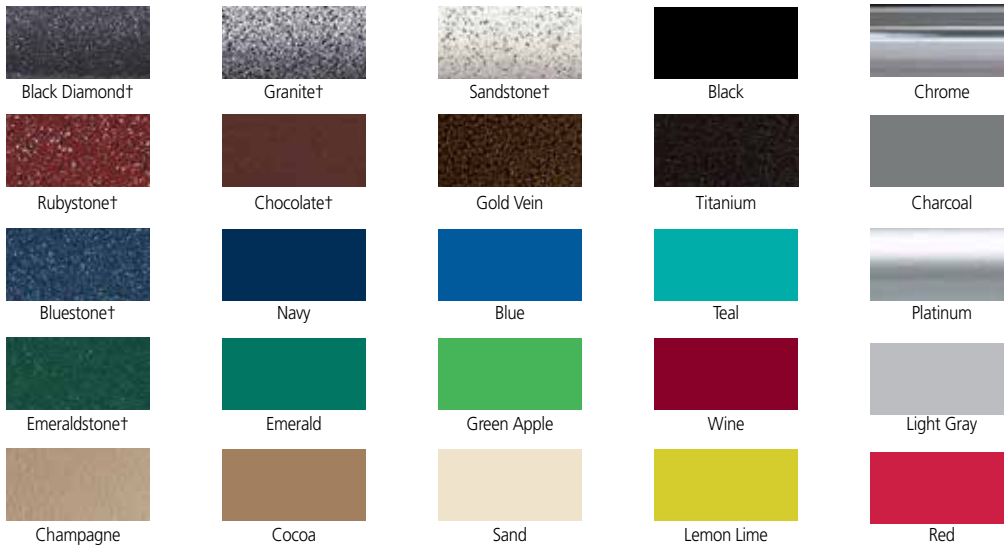

All Silhoflex chairs pass CAL133 testing without any added harmful chemicals.

INDOOR-ADVANTAGE GOLD FURNITURE

Silhoflex Stacking Chair

Silhoflex Soft Plastic Color Options

All non-standard colors subject to minimum quantities and upcharges.

Frame Finish Options

†Spec Flek

All non-standard colors subject to minimum quantities and upcharges.