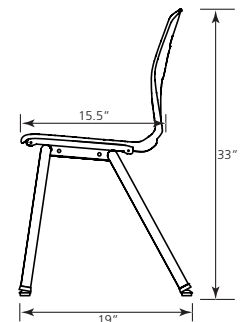

Shown in 18" Seat Height with Lilac seat, Platinum frame

SPECIFICATIONS

Columbia's Silhoflex Stacking provides optimum style, strength, posture and dependability. Our rugged chairs can be used for classrooms, meeting rooms, or wherever dependability is demanded. Stacks 20 high.

Frame

- 1 1/8" diameter, 18 gauge steel tubing
- 360° weld at all joining locations
- Nickel chrome plate or powder coat finish

Shell

- Polypropylene - constructed into a one-piece, anti-static shell
- Modern rib-less smooth back design with built in lumbar support and strategically located hand hole
- Computer aided design produces optimum strength at transition area between seat and back with nearly .750" of wall thickness in critical areas

Seat Height

- 6" - 18"

Tubing

- 1008 -1018 CRS Platable steel
- Tubing - 18 gauge

Glides

Columbia glide options - Armored Glide, steel, felt base. Ball glides available upon request.

- Interchangeable base options in 7/8" to 1" diameter swivel glides with hardened internal steel gripper
- 1/2" high shoulder glide firmly attaches to tubing
- Maximum 40°- swivel range
- Armor Tip lubricant repels wax, detergents, and water

Assembly

- Steel riveted in several locations
- Seat shell mechanically fastened directly to the frame

Model	D	W	H	WT
CH-SI-SK-G-10	12.5"	13.75"	10"	7
CH-SI-SK-G-12	12.5"	13.75"	12"	7
CH-SI-SK-G-14	12.5"	13.75"	14"	8
CH-SI-SK-G-16	15.5"	13.75"	16"	9
CH-SI-SK-G-18	15.5"	17"	18"	11
CH-SI-SK-G-19	15.5"	17"	19"	12
CH-SI-SK-G-AB <i>Adjustable</i>	15.5"	17"	14-18"	12
CH-SI-SK-G-06 <i>Floor Chair</i>	12.5"	13.75"	6"	6
CH-SI-SK-C-14 <i>w/casters</i>	12.5"	13.75"	14"	9
CH-SI-SK-C-16 <i>w/casters</i>	12.5"	13.75"	16"	10
CH-SI-SK-C-18 <i>w/casters</i>	15.5"	17"	18"	11