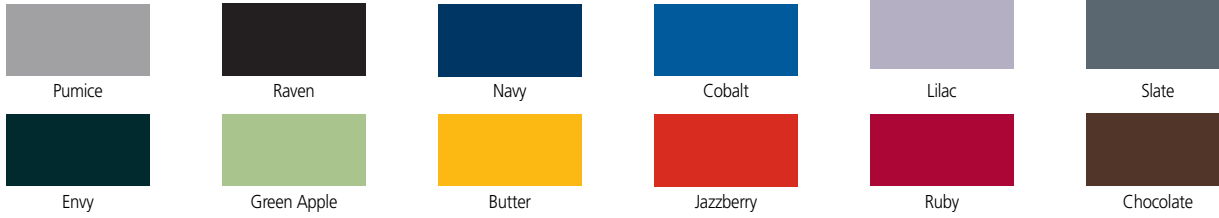

All Silhoflex chairs pass CAL133 testing without any added harmful chemicals.

INDOOR-ADVANTAGE GOLD FURNITURE

Silhoflex Stacking Chair

Silhoflex Soft Plastic Color Options

All non-standard colors subject to minimum quantities and upcharges.

Frame Finish Options

†Spec Flek

All non-standard colors subject to minimum quantities and upcharges.