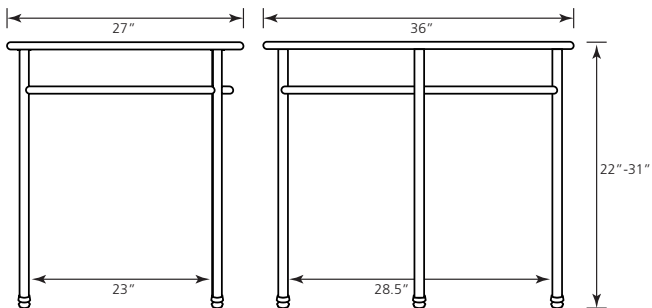

Model	D	W	H	WT
DK-3LG-TRIC-2836-AM	28"	36"	22"-31"	20
DK-3LG-TRIC-2836-30	28"	36"	30"	20
DK-3GX-TRIC-2836-AO <i>Galaxy Desk</i>	28"	36"	22"-30"	26
DK-3LG-TRIC-2836-30	28"	36"	30"	26

SPECIFICATIONS

Columbia's Tri-cornered Desk is designed for inclusion, collaboration, individual learning, or teacher centered classroom environments. ADA model available in HPL with Edging or MDF with Duro Edge only.

Frame

- 1 1/8" diameter, 18 gauge steel tubing welded to a 10 gauge 4x5 Plate
- Welded 7/8" diameter, 16-gauge stretcher
- Insert is 1" diameter, 18 gauge tubing

Top

- 5/8"-1 1/4" thick, available in Hard Plastic, MDF or PB HPL
- Molded in dual pencil grooves
- 28" x 28"
- Solid plastic - ground hardwood flour, color pigment and melamine plastic resins, blended and compressed under heat and pressure (1900 psi)

Tubing

- 1008 -1010 steel
- Tubing - between 13 and 18 gauge

Height

- 30" fixed, 22"-31" adjustable

Shown in 30" height with wirebook basket and casters. Top Brushed Silver, Platinum frame

OPTIONS:

Legs

- Standard or Galaxy

Tri-corner Galaxy Desk
Shown in adjustable unit
Top Maple, Platinum/Chrome frame
2.2" OD Round Upper
2" Round Lower Frame

See-through Book Box

- Clear ABS ergo plastic
- Provides enhanced security and cleaning