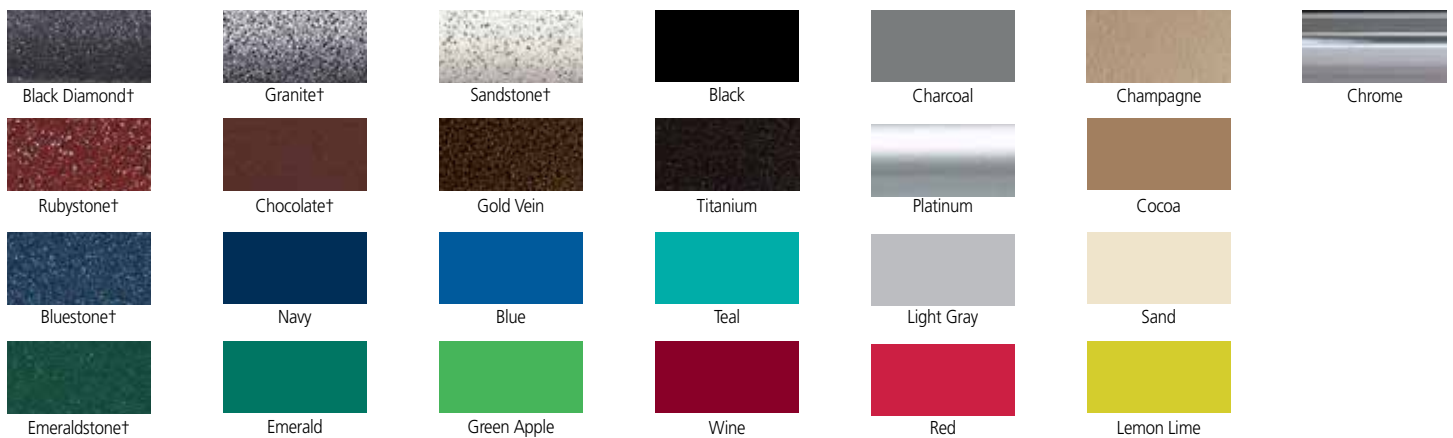

INDOOR ADVANTAGE GOLD
FURNITURE

Tri-corner Desk

Hard Plastic Top Options

Laminate Top Options

Edging Color Options

Frame Finish Options

†Spec Flek

All non-standard colors subject to minimum quantities and upcharges.