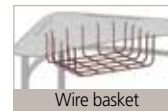

Wire basket

See-through Book Box

- Clear ABS ergo plastic
- Provides enhanced security and cleaning

Metal Book Box

- Fabricated from 20 gauge CRS carbon steel sheet with hemmed edges
- Perforated option available upon request

Wire Book Basket

- Made of 1/4" round CRS carbon solid steel rods