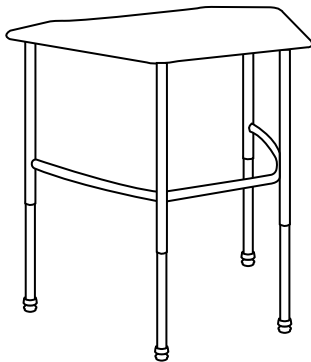

Model	D	W	H	WT
DK-4LG-OCTA-2130-AM <i>Adjustable</i>	21"	30"	22"-31"	25
DK-4LG-OCTA-2130-30	21"	30"	30"	25
DK-4LG-OCTA-2130-AV <i>Sit/Stand</i>	21"	30"	32"-40"	26

SPECIFICATIONS

Columbia's octagon collaborative study top desk offers a grouping of 8 desks in only a 7' radius. Classroom arrangements from single, 4 or 8 desks makes collaboration a breeze.

Frame

- 1 1/8" diameter, 18 gauge steel tubing
- Welded 7/8" diameter, 18 gauge arched stretcher
- All joints hand brazed 360°
- 4'x5' 10 gauge steel paltes welded 360° to each leg

Top

- 5/8" thick, available in Hard Plastic, MDF or PB HPL
- Molded in pencil groove in hard plastic top
- Flat top mechanically secured to the frame in 16 places
- 21" x 30"
- Solid plastic - ground hardwood flour, color pigment and melamine plastic resins, blended and compressed under heat and pressure (1900 psi)

Tubing

- 1008 -1010 steel
- Tubing - between 14 and 18 gauge

Height

- 30" fixed, 22"-31" or 32"-40" adjustable

*Shown in adjustable height.
Top Maple, Chrome frame*

*Octagon Sit/Stand
Adjustable Desk
Top Maple, Chrome frame*

OPTIONS:

Carpet, steel or felt glides

Glides

Columbia glide options - Armored Glide, steel, felt base. Q Ball glides available upon request.

- Interchangeable base options in 1" to 1 1/8" diameter swivel glides with hardened internal steel gripper
- 1/2" high shoulder glide firmly attaches to tubing
- Maximum 40°- swivel range
- Armor Tip lubricant repels wax, detergents, and water