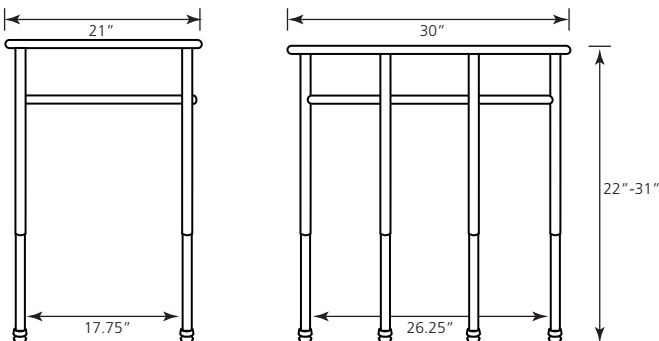

Model	D	W	H	WT
DK-4LG-OCTA-2130-AM <i>Adjustable</i>	21"	30"	22"-31"	25
DK-4LG-OCTA-2130-30	21"	30"	30"	25
DK-4LG-OCTA-2130-AV <i>Sit/Stand</i>	21"	30"	32"-40"	26

SPECIFICATIONS

Columbia's octagon collaborative study top desk offers a grouping of 8 desks in only a 7' radius. Classroom arrangements from single, 4 or 8 desks makes collaboration a breeze.

Frame

- 1 1/8" diameter, 18 gauge steel tubing
- Welded 7/8" diameter, 18 gauge arched stretcher
- All joints hand brazed 360°
- 4'x5' 10 gauge steel paltes welded 360° to each leg

Top

- 5/8" thick, available in Hard Plastic, MDF or PB HPL
- Molded in pencil groove in hard plastic top
- Flat top mechanically secured to the frame in 16 places
- 21" x 30"
- Solid plastic - ground hardwood flour, color pigment and melamine plastic resins, blended and compressed under heat and pressure (1900 psi)

Tubing

- 1008 -1010 steel
- Tubing - between 14 and 18 gauge

Height

- 30" fixed, 22"-31" or 32"-40" adjustable

*Shown in adjustable height.
Top Maple, Chrome frame*

*Octagon Sit/Stand
Adjustable Desk
Top Maple, Chrome frame*