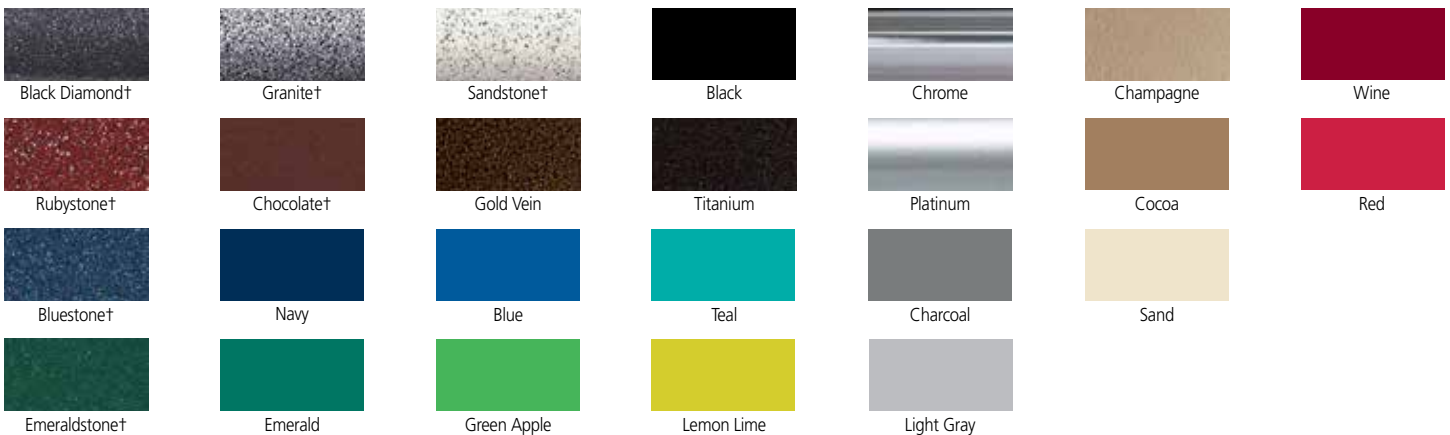

Frame Finish Options

¹Spec Flek

All non-standard colors subject to minimum quantities and upcharges.