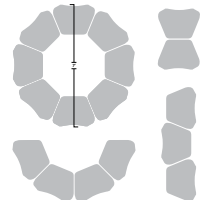

Model	D	W	H	WT
DK-4LG-OCTA-2130-AM <i>Adjustable</i>	21"	30"	22"-31"	25
DK-4LG-OCTA-2130-30	21"	30"	30"	25
DK-4LG-OCTA-2130-AV <i>Sit/Stand</i>	21"	30"	32"-40"	26

SPECIFICATIONS

Columbia's octagon collaborative study top desk offers a grouping of 8 desks in only a 7' radius. Classroom arrangements from single, 4 or 8 desks makes collaboration a breeze.

Frame

- 1 1/8" diameter, 18 gauge steel tubing
- Welded 7/8" diameter, 18 gauge arched stretcher
- All joints hand brazed 360°
- 4'x5' 10 gauge steel paltes welded 360° to each leg

Top

- 5/8" thick, available in Hard Plastic, MDF or PB HPL
- Molded in pencil groove in hard plastic top
- Flat top mechanically secured to the frame in 16 places
- 21" x 30"
- Solid plastic - ground hardwood flour, color pigment and melamine plastic resins, blended and compressed under heat and pressure (1900 psi)

Tubing

- 1008 -1010 steel
- Tubing - between 14 and 18 gauge

Height

- 30" fixed, 22"-31" or 32"-40" adjustable

*Shown in adjustable height.
Top Maple, Chrome frame*

*Octagon Sit/Stand
Adjustable Desk
Top Maple, Chrome frame*