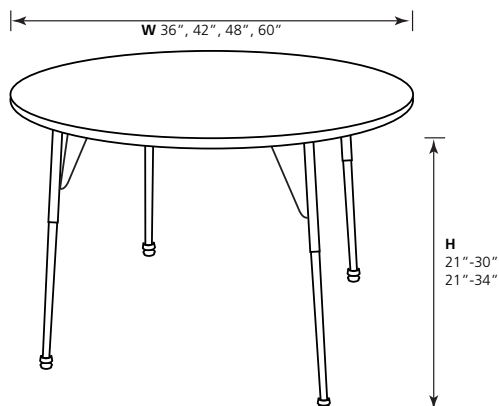

Model	Description	D x W x H
TB-ACS-ROUN-0036-AJ	Round 36"	36" x 36" x 21"-30"
TB-ACG-ROUN-0036-AO	Round 36"	36" x 36" x 21"-34"
TB-ACS-ROUN-0042-AJ	Round 42"	42" x 42" x 21"-30"
TB-ACG-ROUN-0042-AO	Round 42"	42" x 42" x 21"-34"
TB-ACS-ROUN-0048-AJ	Round 48"	48" x 48" x 21"-30"
TB-ACG-ROUN-0048-AO	Round 48"	48" x 48" x 21"-34"
TB-ACS-ROUN-0060-AJ	Round 60"	60" x 60" x 21"-30"
TB-ACG-ROUN-0060-AO	Round 60"	60" x 60" x 21"-34"

Legs

- 1 3/8" diameter, 18 gauge CRS steel tubing
- Mounted into 10 gauge mounting bracket and fully welded with 5/16" stabilizing rods

Leg Insert

- 1 1/4" diameter, 16 gauge steel tubing swaged to 1" for strength
 - Inserts mount into table leg using a t nut adjustment system
- Tables over 60" have a heavy-duty 1" diameter, 16 gauge steel stretcher tube for top

Top

- 1 1/4" thick, available in MDF or PB HPL
- 2" radius corners
- Flat top mechanically secured to the frame in 32 places
- 30" x 60"
- Northern Canadian high density wood

Tubing

- 1008 -1010 steel
- Tubing - between 14 and 18 gauge

Height

- Standard Leg - 21"-30" adjustable
- Galaxy Leg - 21"-34" adjustable

Shown in standard leg, adjustable height.
Top Gray Stone, Edging Black, Black/Chrome frame

OPTIONS:

Legs

- Standard or Galaxy

Galaxy Legs