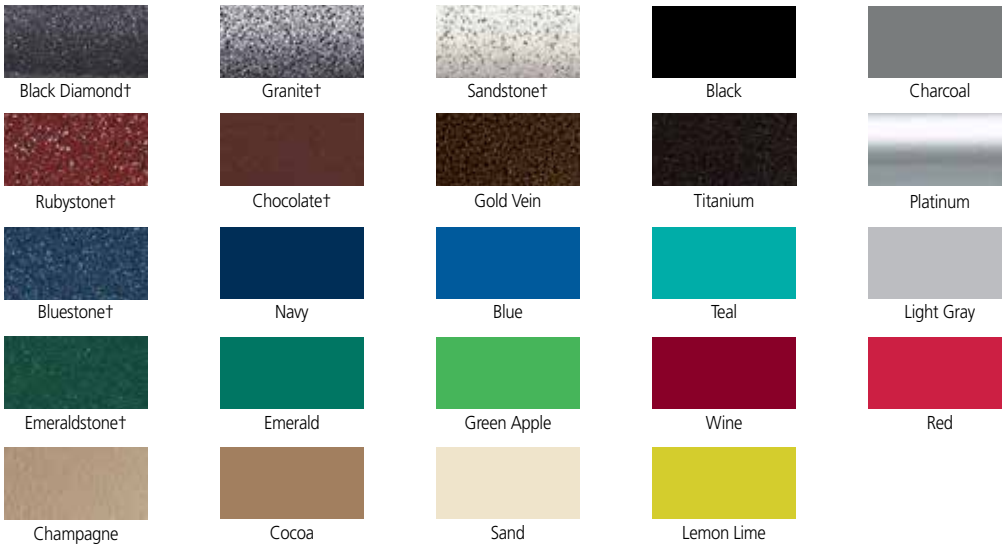

Round Activity Table

Laminate Top Options

Duro Edge Options

Edging Color Options

Frame Finish Options

†Spec Flek

All non-standard colors subject to minimum quantities and upcharges.